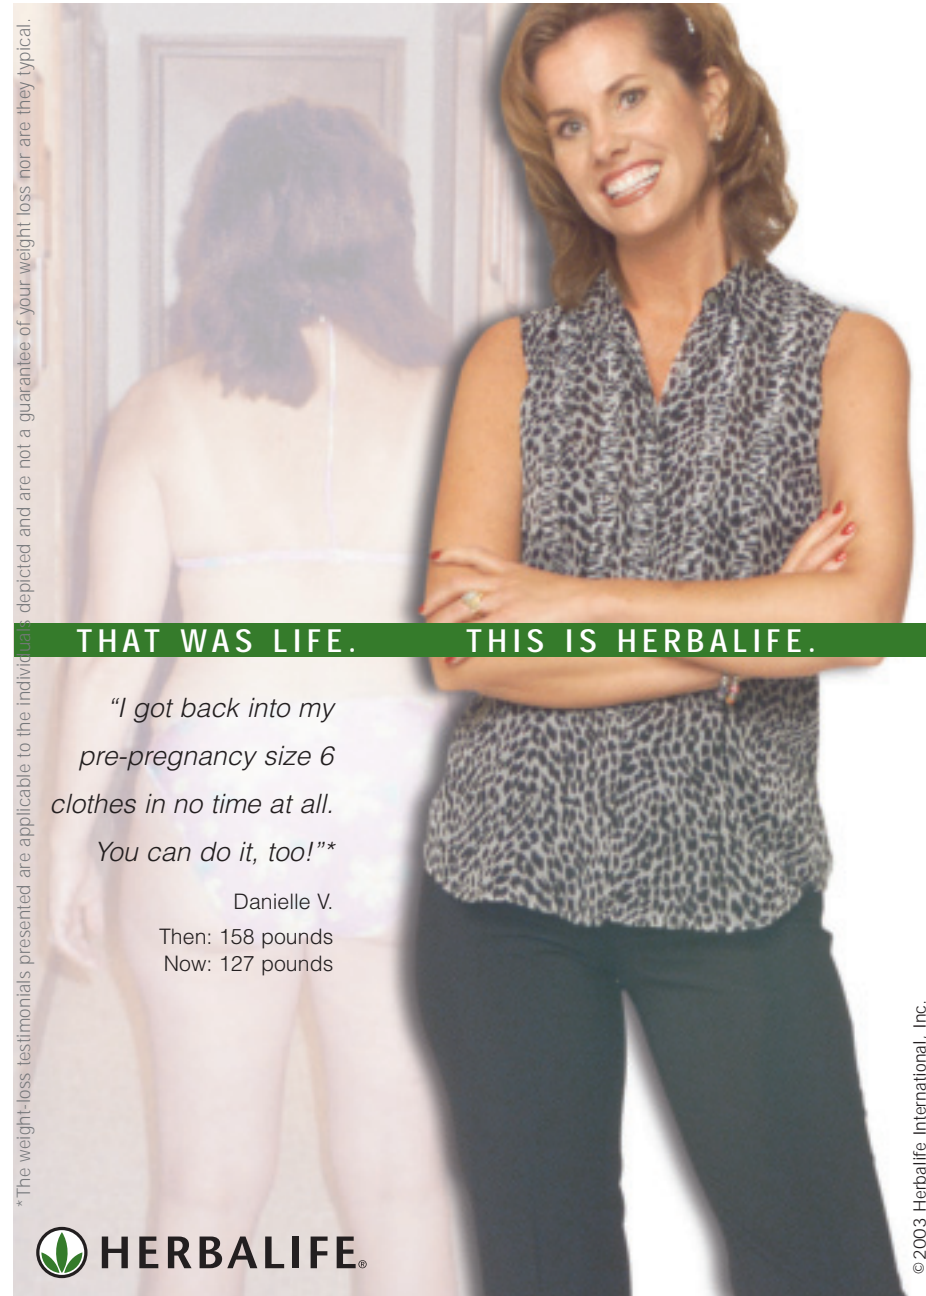

*The weight-loss testimonials presented are applicable to the individuals depicted and are not a guarantee of your weight loss nor are they typical.

THAT WAS LIFE. THIS IS HERBALIFE.

*"I got back into my pre-pregnancy size 6 clothes in no time at all. You can do it, too!"**

Danielle V.
Then: 158 pounds
Now: 127 pounds

I'll show you how. Call me today!

6453-US-00 09/03 (2) © 2003 Herbalife International, Inc.

Herbalife independent Distributor

*The weight-loss testimonials presented are applicable to the individuals depicted and are not a guarantee of your weight loss nor are they typical.

THAT WAS LIFE. THIS IS HERBALIFE.

*"I got back into my pre-pregnancy size 6 clothes in no time at all. You can do it, too!"**

Danielle V.
Then: 158 pounds
Now: 127 pounds

I'll show you how. Call me today!