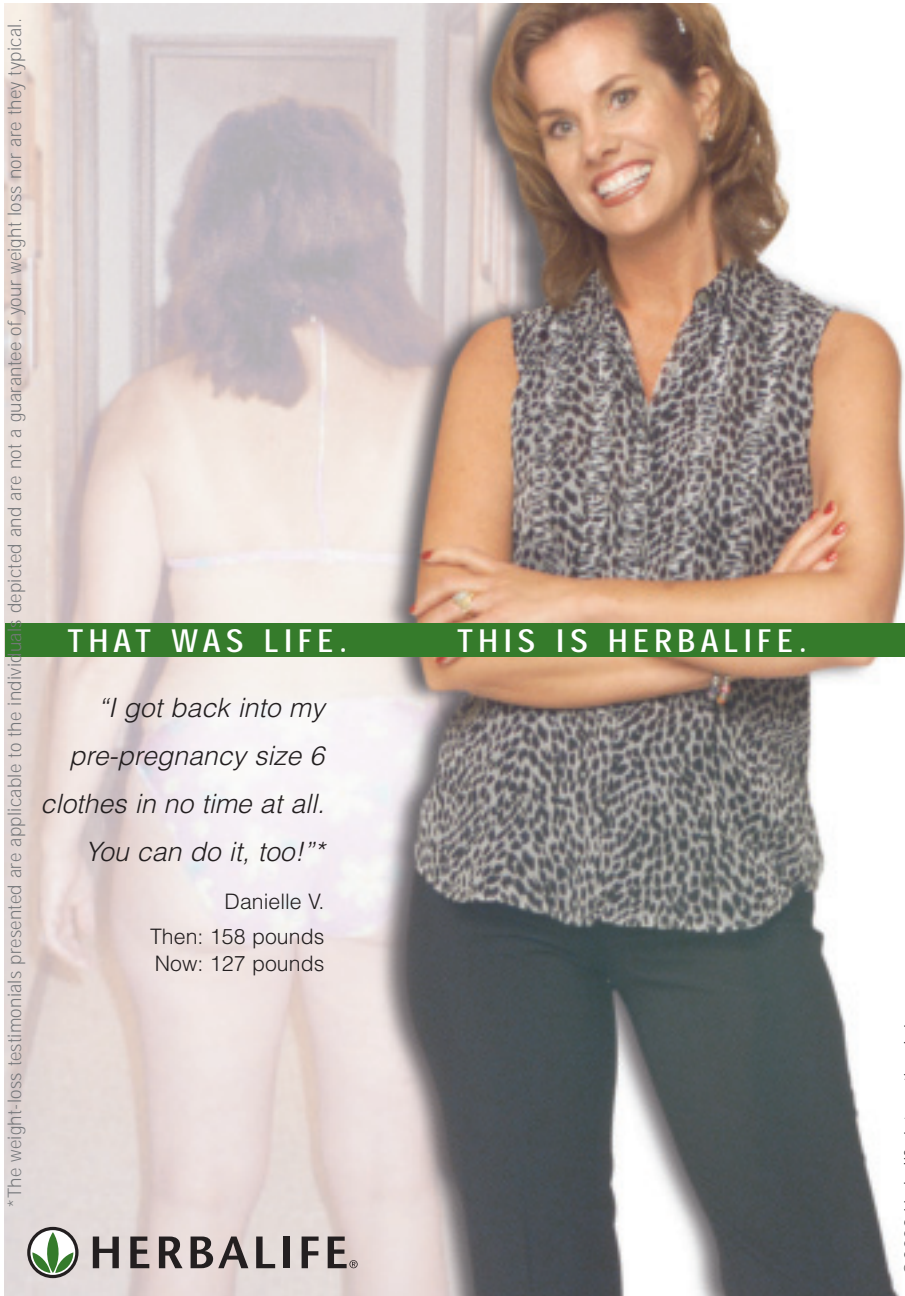

*The weight-loss testimonials presented are applicable to the individuals depicted and are not a guarantee of your weight loss nor are they typical.

THAT WAS LIFE. THIS IS HERBALIFE.

*"I got back into my pre-pregnancy size 6 clothes in no time at all. You can do it, too!"**

Danielle V.
Then: 158 pounds
Now: 127 pounds

I'll show you how. Call me today!

6453-US-00 09/03 (2) © 2003 Herbalife International, Inc.

Herbalife independent Distributor

*The weight-loss testimonials presented are applicable to the individuals depicted and are not a guarantee of your weight loss nor are they typical.

THAT WAS LIFE. THIS IS HERBALIFE.

*"I got back into my pre-pregnancy size 6 clothes in no time at all. You can do it, too!"**

Danielle V.
Then: 158 pounds
Now: 127 pounds

I'll show you how. Call me today!