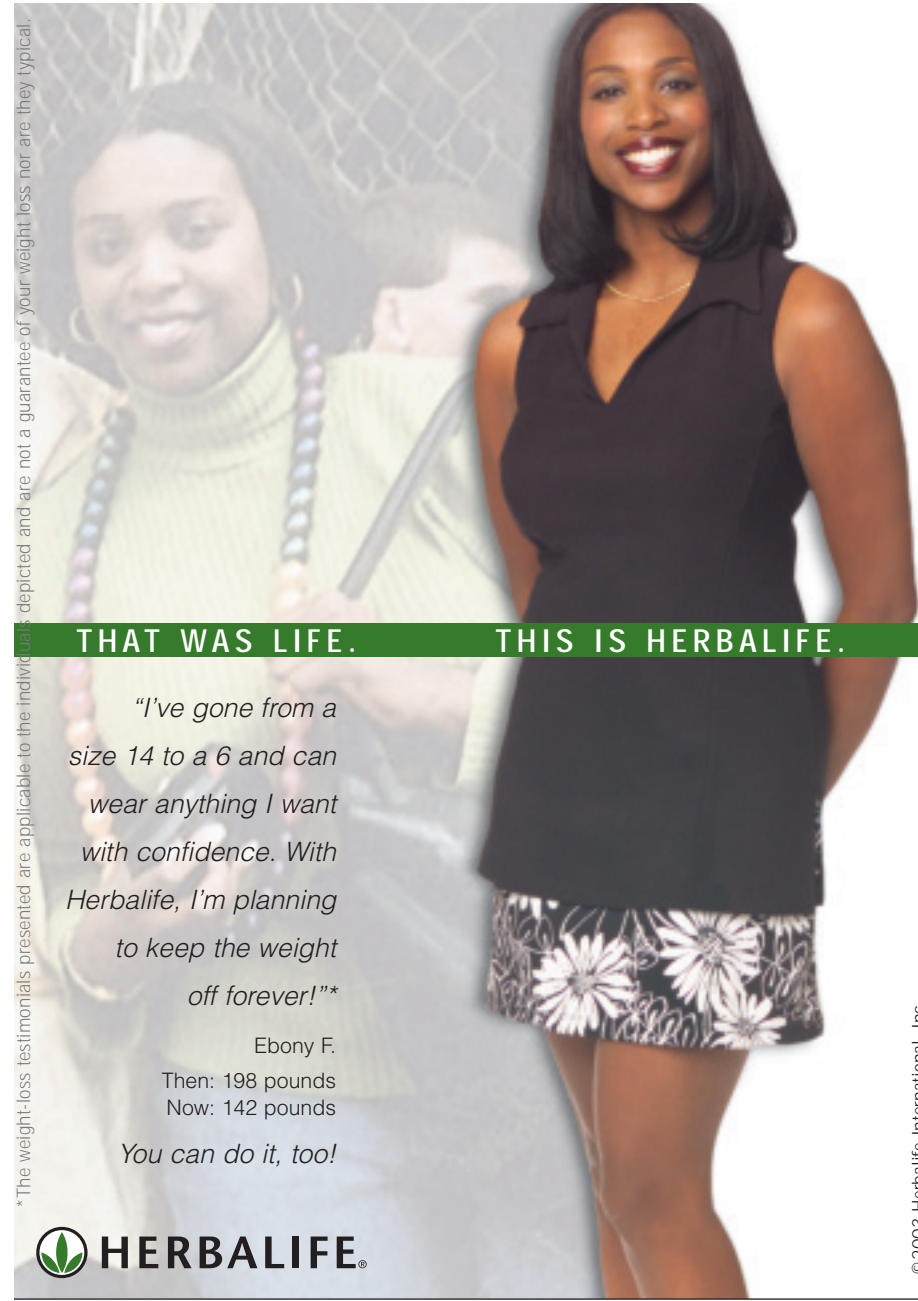

*The weight-loss testimonials presented are applicable to the individuals depicted and are not a guarantee of your weight loss nor are they typical.

THAT WAS LIFE. THIS IS HERBALIFE.

*"I've gone from a size 14 to a 6 and can wear anything I want with confidence. With Herbalife, I'm planning to keep the weight off forever!"**

Ebony F.

Then: 198 pounds
Now: 142 pounds

You can do it, too!

© 2003 Herbalife International, Inc.

6453-US-00 09/03 (3)

I'll show you how. Call me today!

Herbalife independent Distributor

*The weight-loss testimonials presented are applicable to the individuals depicted and are not a guarantee of your weight loss nor are they typical.

THAT WAS LIFE. THIS IS HERBALIFE.

*"I've gone from a size 14 to a 6 and can wear anything I want with confidence. With Herbalife, I'm planning to keep the weight off forever!"**

Ebony F.

Then: 198 pounds
Now: 142 pounds