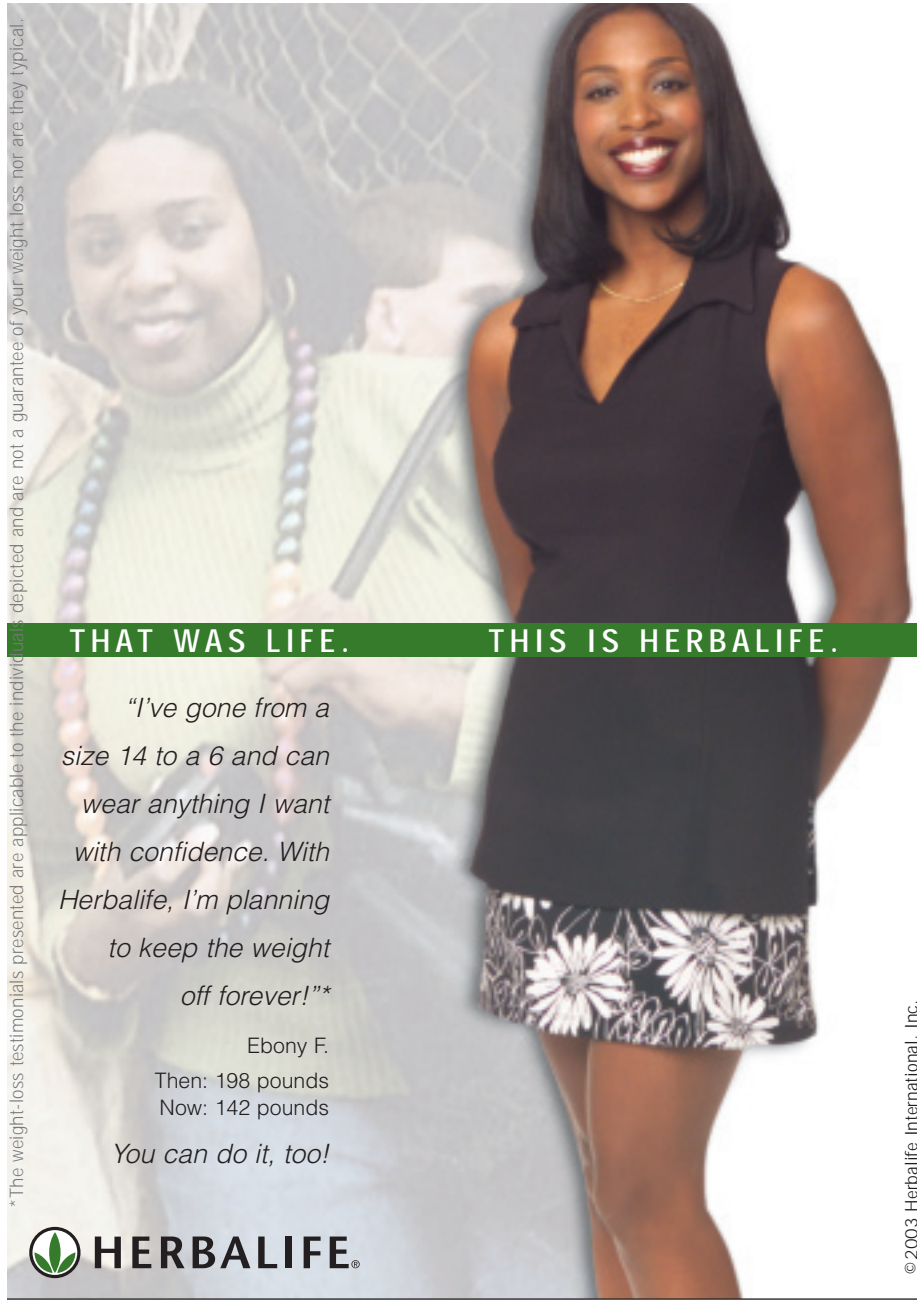

*The weight-loss testimonials presented are applicable to the individuals depicted and are not a guarantee of your weight loss nor are they typical.

THAT WAS LIFE. THIS IS HERBALIFE.

*"I've gone from a size 14 to a 6 and can wear anything I want with confidence. With Herbalife, I'm planning to keep the weight off forever!"**

Ebony F.

Then: 198 pounds
Now: 142 pounds

You can do it, too!

© 2003 Herbalife International, Inc.

6453-US-00 09/03 (3)

I'll show you how. Call me today!

Herbalife independent Distributor

*The weight-loss testimonials presented are applicable to the individuals depicted and are not a guarantee of your weight loss nor are they typical.

THAT WAS LIFE. THIS IS HERBALIFE.

*"I've gone from a size 14 to a 6 and can wear anything I want with confidence. With Herbalife, I'm planning to keep the weight off forever!"**

Ebony F.

Then: 198 pounds
Now: 142 pounds