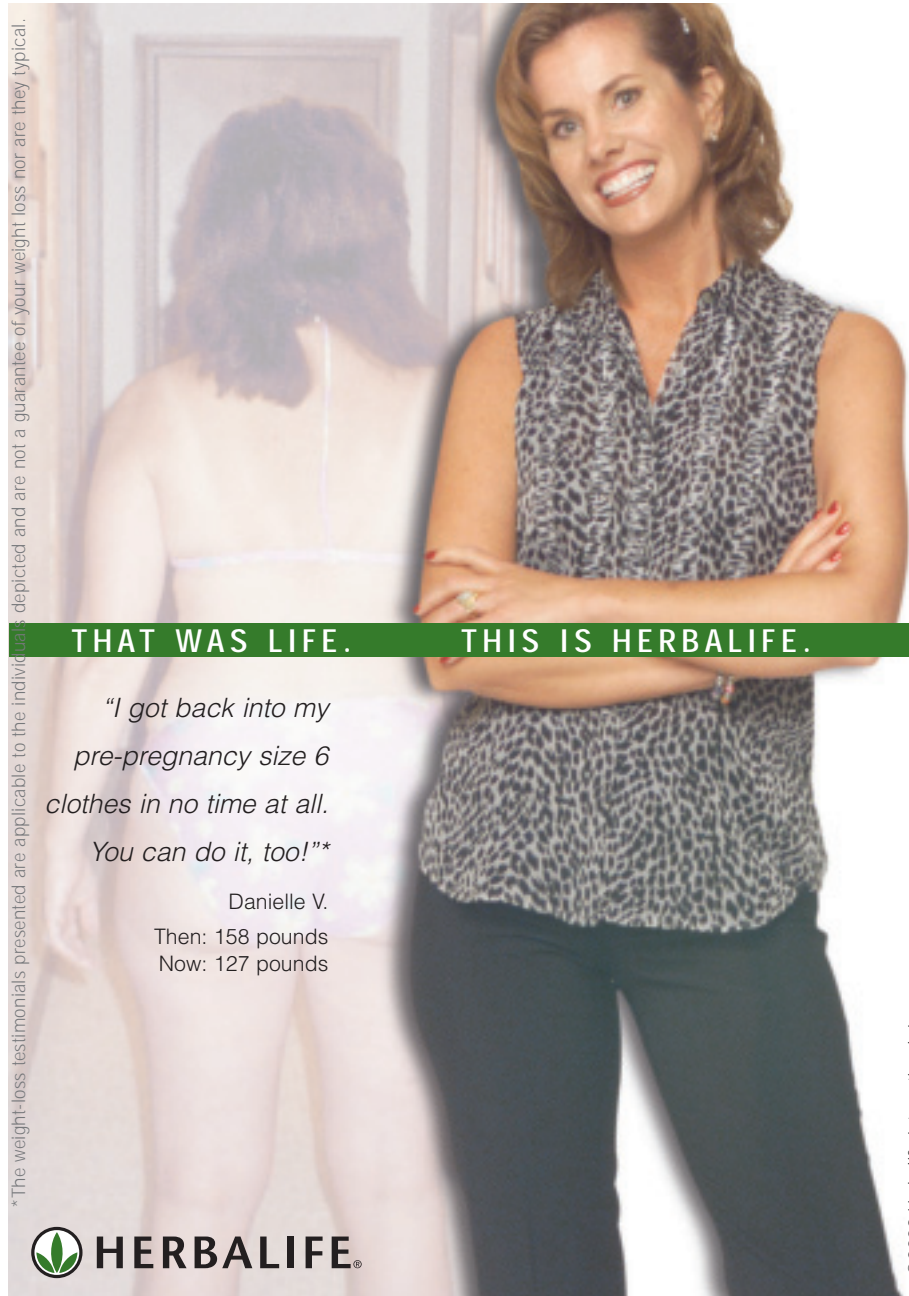

\*The weight-loss testimonials presented are applicable to the individuals depicted and are not a guarantee of your weight loss nor are they typical.

**THAT WAS LIFE. THIS IS HERBALIFE.**

*"I got back into my pre-pregnancy size 6 clothes in no time at all. You can do it, too!"\**

Danielle V.  
Then: 158 pounds  
Now: 127 pounds

I'll show you how. Call me today!

© 2003 Herbalife International, Inc.  
6453-US-00 09/03 (2)

\*The weight-loss testimonials presented are applicable to the individuals depicted and are not a guarantee of your weight loss nor are they typical.

**THAT WAS LIFE. THIS IS HERBALIFE.**

*"I got back into my pre-pregnancy size 6 clothes in no time at all. You can do it, too!"\**

Danielle V.  
Then: 158 pounds  
Now: 127 pounds

I'll show you how. Call me today!