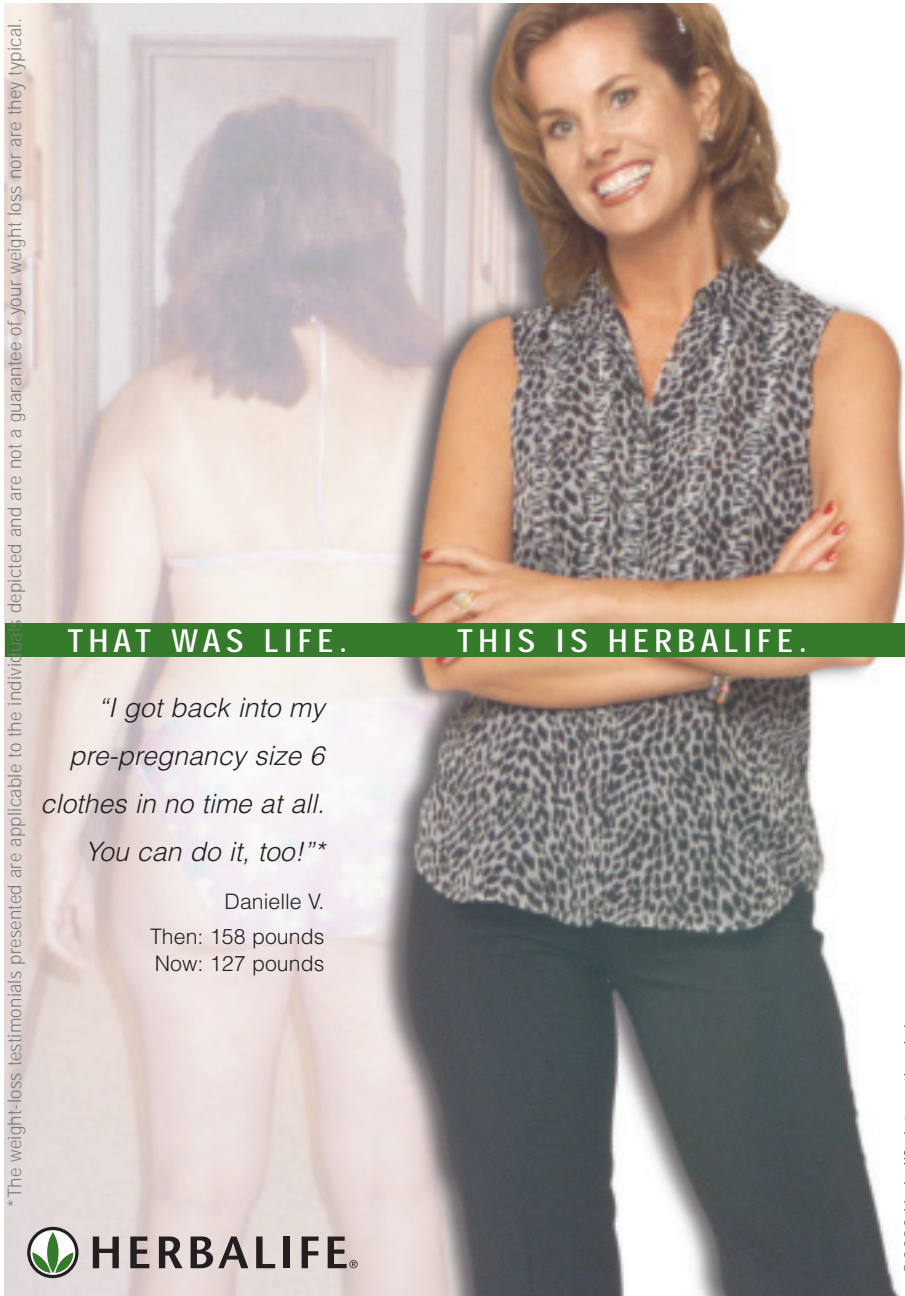

\*The weight-loss testimonials presented are applicable to the individuals depicted and are not a guarantee of your weight loss nor are they typical.

**THAT WAS LIFE. THIS IS HERBALIFE.**

*"I got back into my pre-pregnancy size 6 clothes in no time at all. You can do it, too!"\**

Danielle V.  
Then: 158 pounds  
Now: 127 pounds

I'll show you how. Call me today!

© 2003 Herbalife International, Inc.  
6453-US-00 09/03 (2)

\*The weight-loss testimonials presented are applicable to the individuals depicted and are not a guarantee of your weight loss nor are they typical.

**THAT WAS LIFE. THIS IS HERBALIFE.**

*"I got back into my pre-pregnancy size 6 clothes in no time at all. You can do it, too!"\**

Danielle V.  
Then: 158 pounds  
Now: 127 pounds

I'll show you how. Call me today!